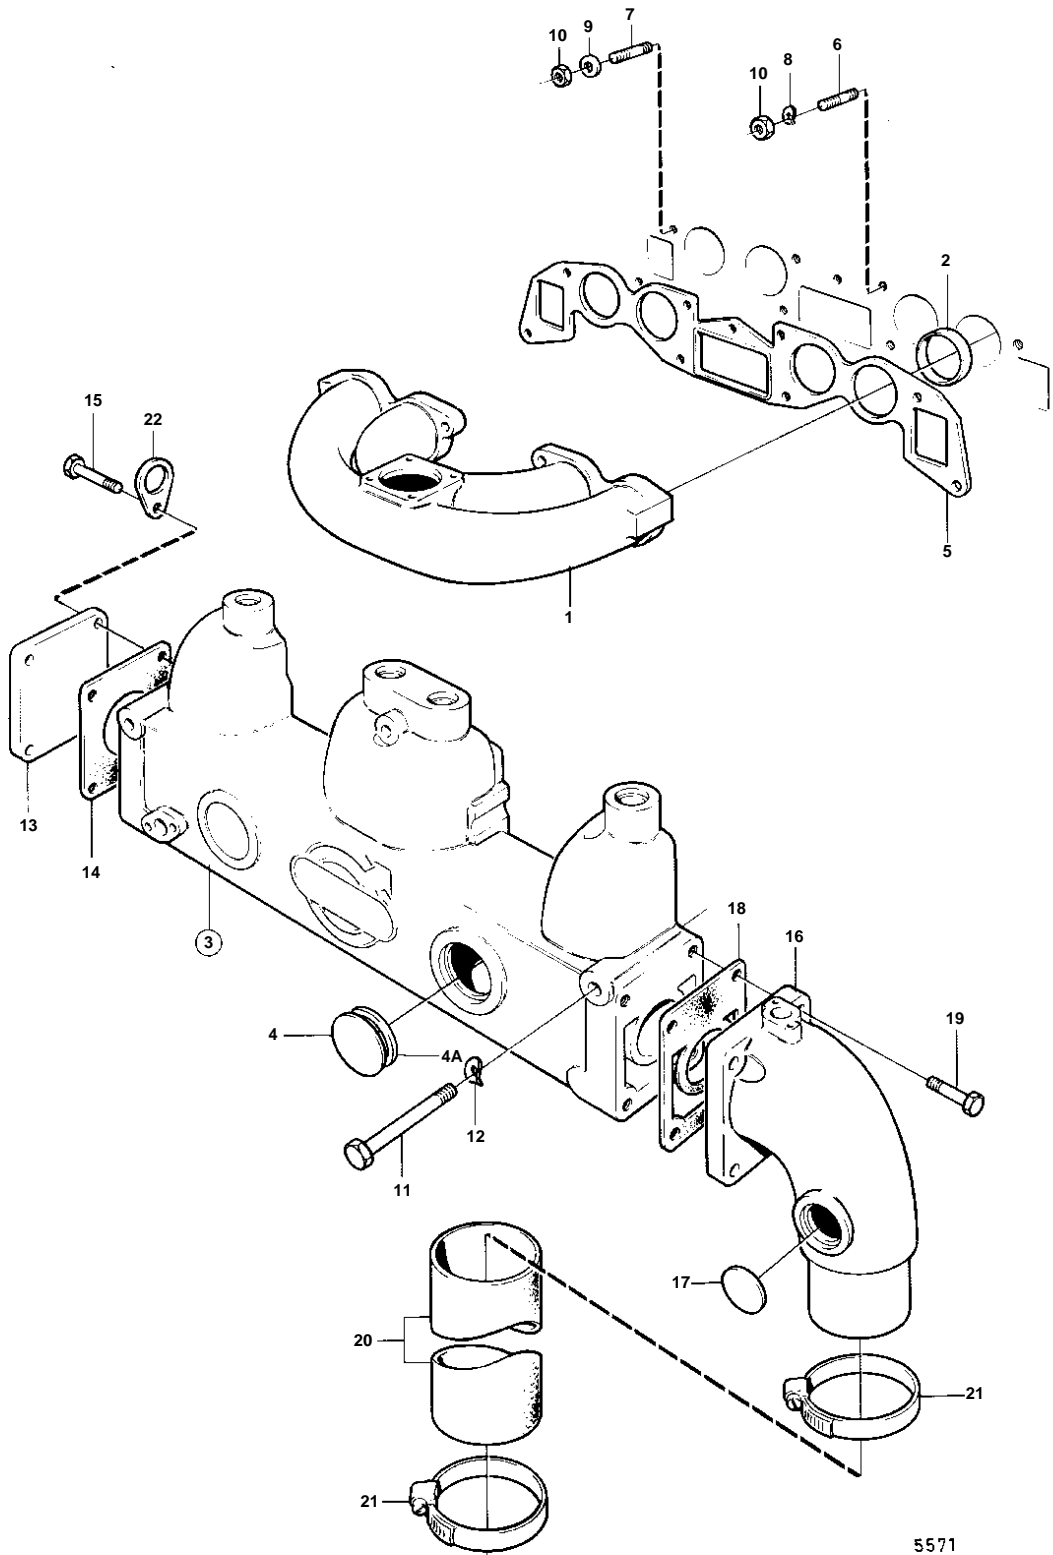

AQ115A, AQ115B

5571

## AQ115A, AQ115B

REF	PART NO.	QTY	DESCRIPTION	NOTES
1		1	Inlet pipe	
2	418408	4	Guide sleeve	
3	824532	1	Exhaust pipe	
4	192211	2	· Expansion plug	
	467649	2	· Plug	EARLY TYPE,ENGINE WITHOUT HYDRAULIC PUMP.
4A	469328	2	· Gasket	EARLY TYPE,ENGINE WITHOUT HYDRAULIC PUMP.
5	824633	1	Gasket	
6	953239	2	Stud	
7	953251	5	Stud	
8	941907	2	Spring washer	
9	191169	4	Washer	
10	955826	7	Hexagon nut	
11	959793	2	Hexagon screw	
12	941907	3	Spring washer	
13	806341	1	End cover	
14	825558	1	Gasket	(827101)
15	955547	4	Hexagon screw	
16	825598	1	Exhaust riser	
17	192426	2	· Expansion plug	
18	825558	1	Gasket	(827101)
19	940116	4	Hexagon screw	
20	952980	X	Hose	L = 170 MM
21	943480	4	Hose clamp	(951797)
22		1	LIFT EYE	